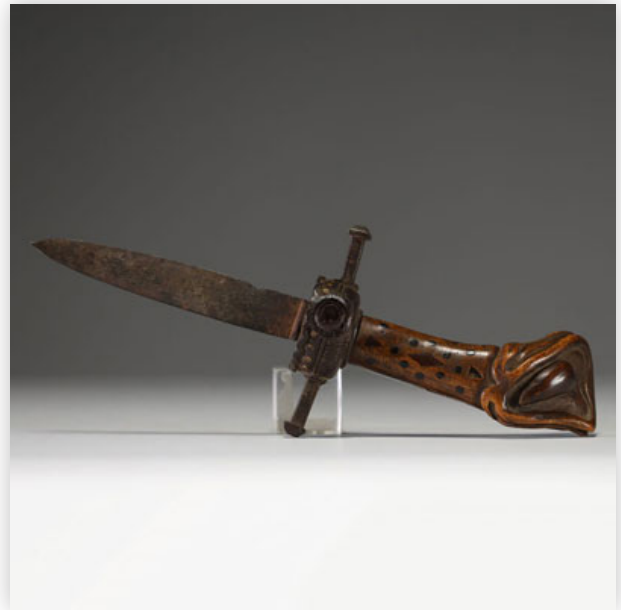

**206** Central European dagger, carved wooden handle, glasswork and steel blade,...

Référence: GFAC9120 — Poids: 110 g — ??: H 255MM X L 100MM

**Mise à prix: 300 €**

Est.: 300 € / 500 €

**206** Central European dagger, carved wooden handle, glasswork and steel blade,...