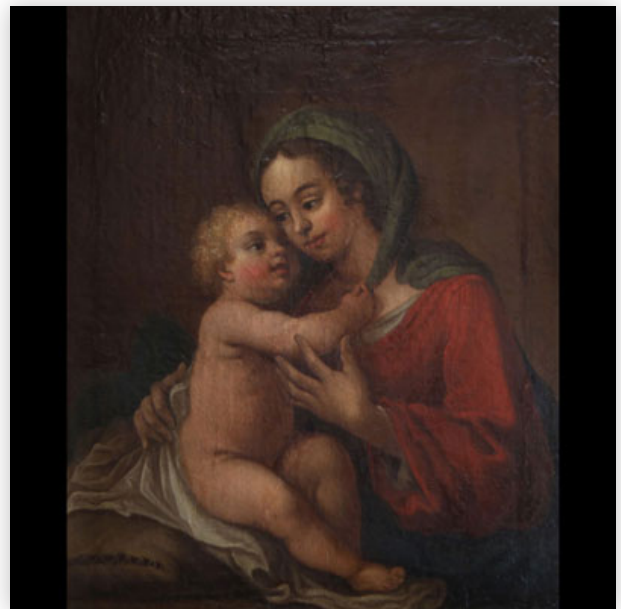

247 ?Virgin and Child' Large oil on canvas, 18th century.

Référence: GFAC8531 — Poids: 9.00 kg — Sizes: H 1120MM X L 970MM AVEC CADRE // H 850MM X L 700MM

Mise à prix: 1500 €

Est.: 1500 € / 2000 €