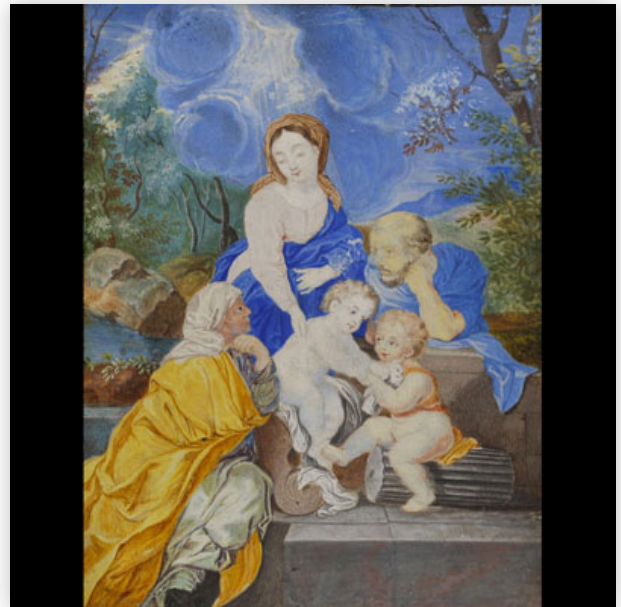

Est.: 200 € / 400 €

**266** Solid silver belt buckle, 18th century Dutch work.

Référence: GFAC8747 — Poids: 60 g — Area: Holland — Sizes: H 55MM X L 94MM

Mise à prix: 200 €

Est.: 200 € / 400 €

**267** 'The Holy Family' Gouache on paper, anonymous Italian school of the 16th-17th...