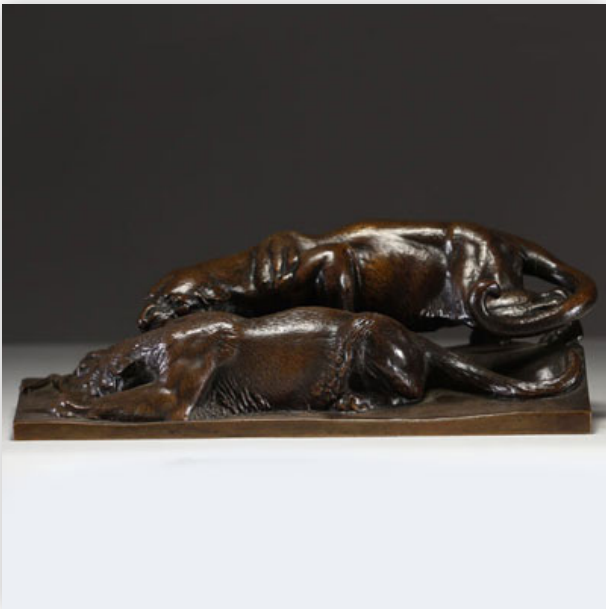

127 Julius Heinrich HAHNEL (1823-1909) 'Le Repas des Panthères' Brown patina...

Référence: GFAC9101 — Poids: 7.11 kg — Area: Allemagne — Sizes: H 120MM X L 354MM X P 172MM

Mise à prix: 1200 €

Est.: 1200 € / 2000 €