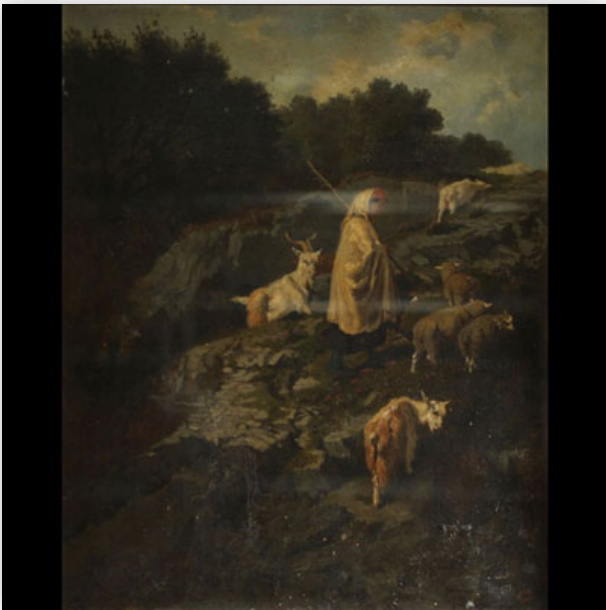

212 Théodore VALERIO (1819-1879) 'Jeune bergère orientale' Oil on canvas, signed.

Référence: GFAC9174 — Poids: 12.10 kg — Area: France — Sizes: H 940MM X L 810MM AVEC CADRE // H 720MM X L 590MM

Mise à prix: 1000 €

Est.: 1000 € / 2000 €