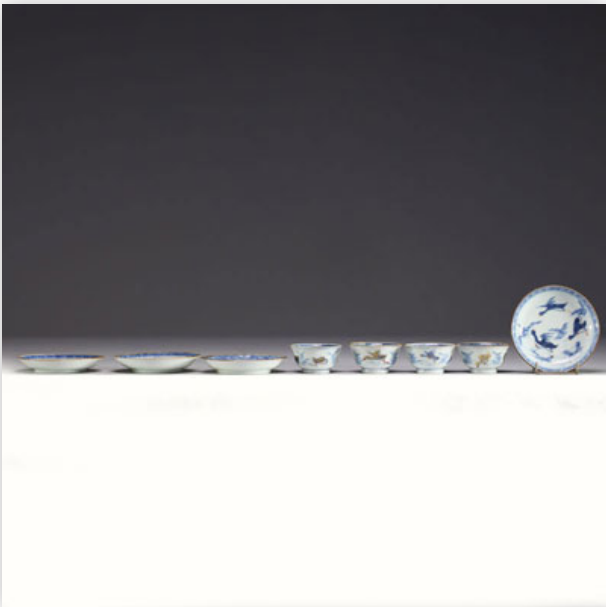

67 China - Set of four polychrome porcelain bowls and plates with floral...

Référence: GFAC8608 — Poids: 210 g — Area: Chine — Sizes: H 16MM X D 90MM (ASSIETTE) // H 30MM X D 52MM (BOL)

Mise à prix: 250 €

Est.: 250 € / 500 €