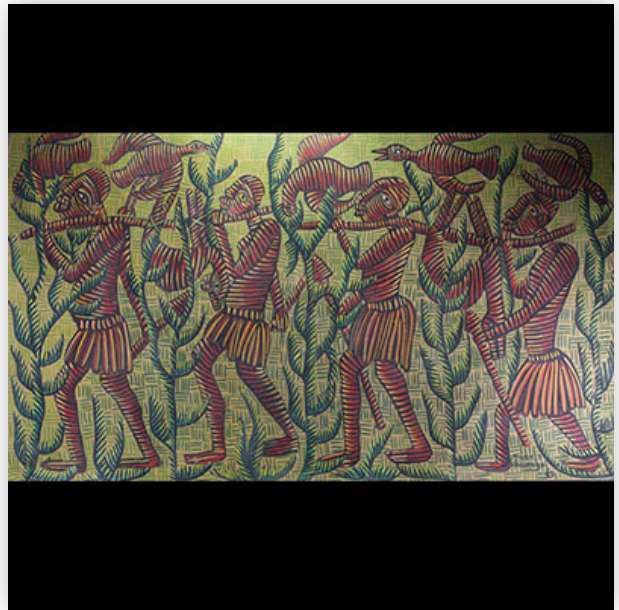

**Mise à prix: 100 €**

Est.: 100 € / 200 €

**465** Mwemze KIBWANGA (1925-1999) "Return of the hunt" Large oil on canvas,...

Référence: GFAC7541 — Poids: 3.16 kg — Area: Afrique — Sizes: H 940MM X L 1630MM — Condition: At first glance: normal wear / patina of use