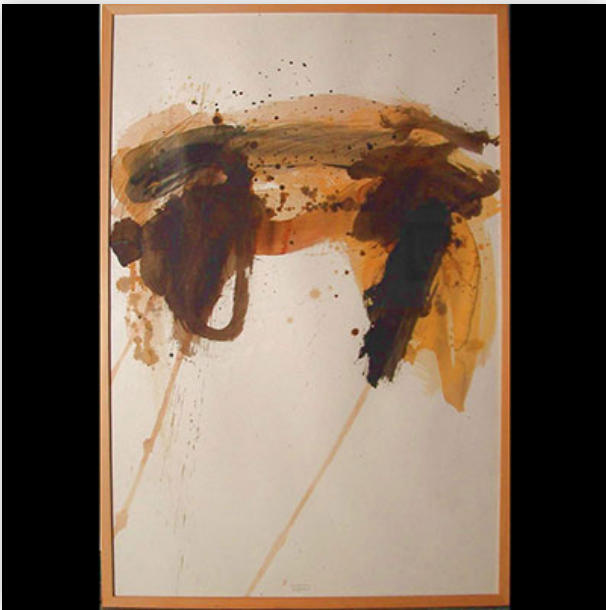

480 Gabriel BELGEONNE - Watercolour on arches paper "Etonnante Histoire"

Référence: GFAC7793 — Poids: 0 g — Sizes: H 1200 MM L 800 MM

Mise à prix: 1000 €

Est.: 1000 € / 2000 €