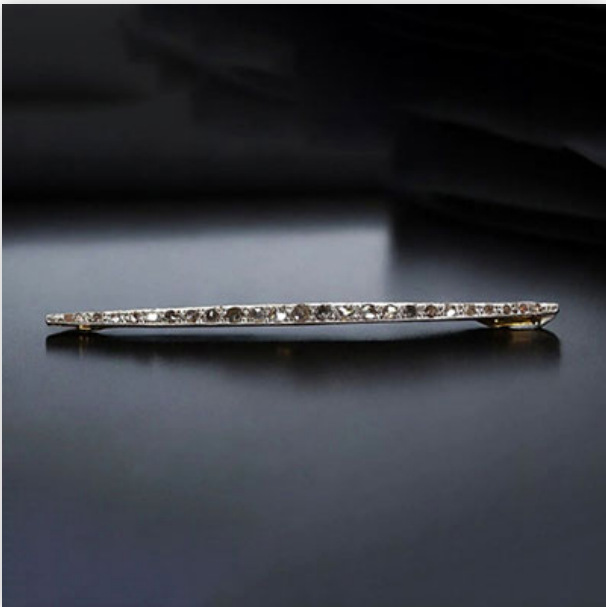

**430** Brooch in 18k yellow gold, platinum and 25 rose-cut diamonds, circa 1920-30,...

Référence: GFAC8066 — Poids: 3 g — Sizes: L 70MM

**Mise à prix: 275 €**

Est.: 275 € / 400 €

**431** Large freshwater pearl mounted on an 18k yellow gold brooch weighing 8g.