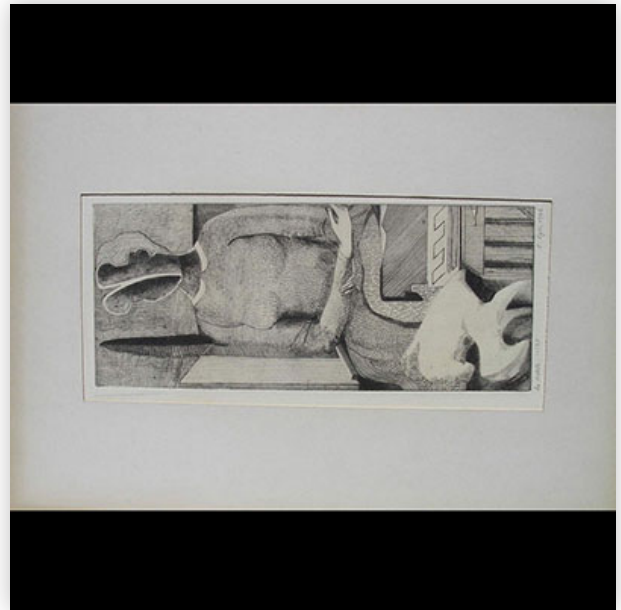

481 Claude LYR - Etching "Le modèle"

Référence: GFAC7794 — Poids: 0 g — Sizes: H 40 MM L 140 MM

Mise à prix: 10 €

Est.: 50 € / 100 €