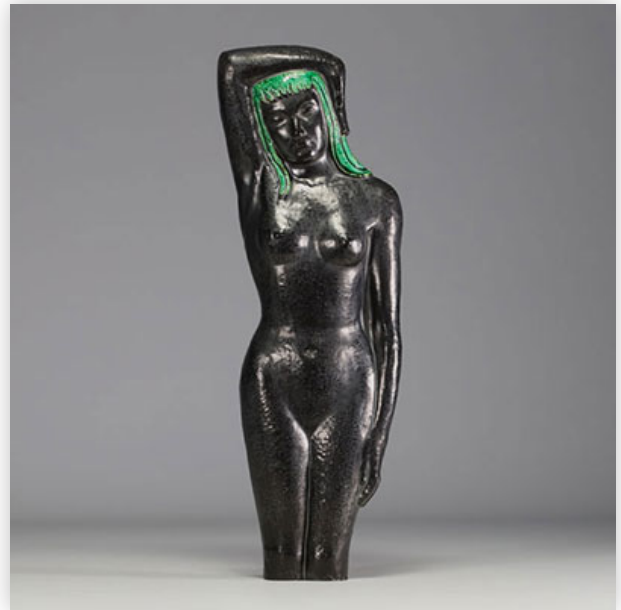

**Mise à prix: 350 €**

Est.: 350 € / 750 €

**413** Marguerite ACARIN dite AKAROVA (1904-1999) "Naked woman" Large glazed...

Référence: GFAC7388 — Poids: 2.12 kg — Area: Belgique — Sizes: H 530MM X L 180MM — Condition: At first glance: good condition