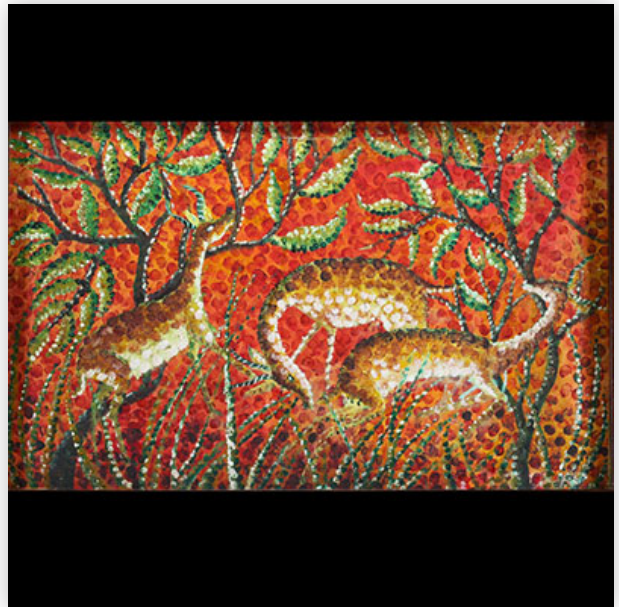

467 Sara BELLA (20th century) Painter of the Hangar Workshop "Les Antelopes"...

Référence: GFAC7538 — Poids: 1.83 kg — Area: Afrique — Sizes: H 520MM X L 790MM AVEC CADRE — Condition: At first glance: normal wear / patina of use

Mise à prix: 600 €

Est.: 600 € / 1000 €