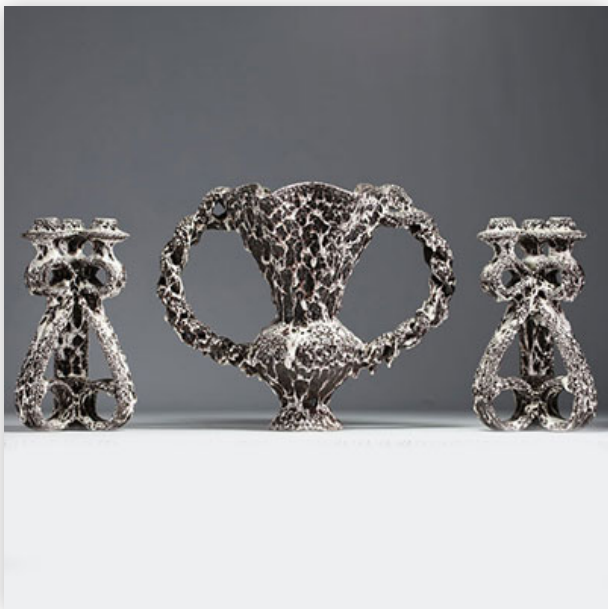

462 Marius GIUGE (1909-1980) Vallauris - Vase and pair of candlesticks in...

Référence: GFAC7393 — Poids: 10.80 kg — Area: France — Sizes: H 410MM X L 500MM / H 350MM X D 210MM — Condition: At first glance: normal wear / patina of use

Mise à prix: 300 €

Est.: 300 € / 600 €