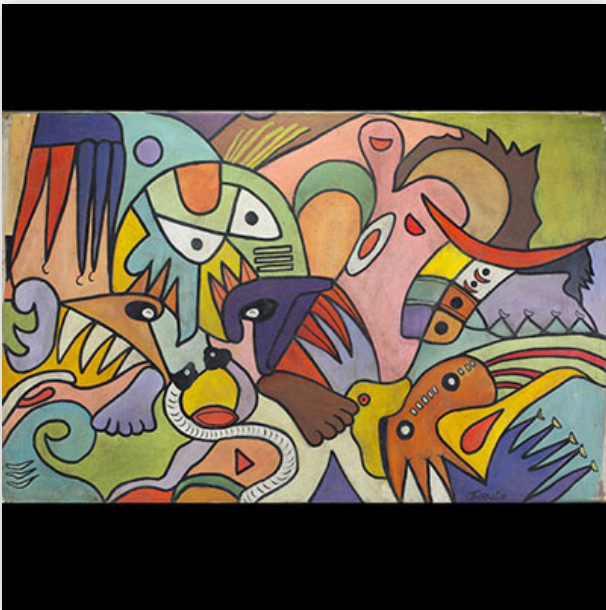

468 François THANGO (1936-1981) "The masks" Oil on canvas, signed.

Référence: GFAC7537 — Poids: 1.40 kg — Area: Afrique — Sizes: H 665MM X L 1035MM — Condition: At first glance: normal wear / patina of use

Mise à prix: 250 €

Est.: 250 € / 500 €