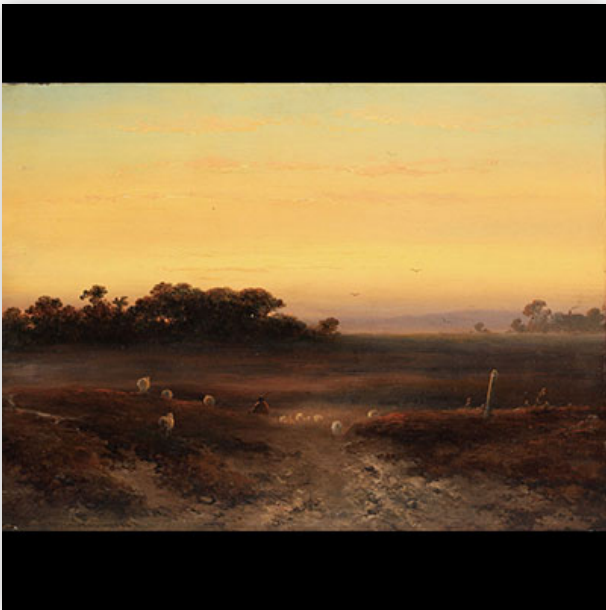

232 Johannes Franciscus HOPPENBROUWERS (1819-1866) 'The Shepherd' Oil on canvas...

Référence: GFAC7488 — Poids: 470 g — Area: Holland — Sizes: H 243MM X L 330MM — Condition: At first glance: normal wear / patina of use

Mise à prix: 400 €

Est.: 400 € / 600 €