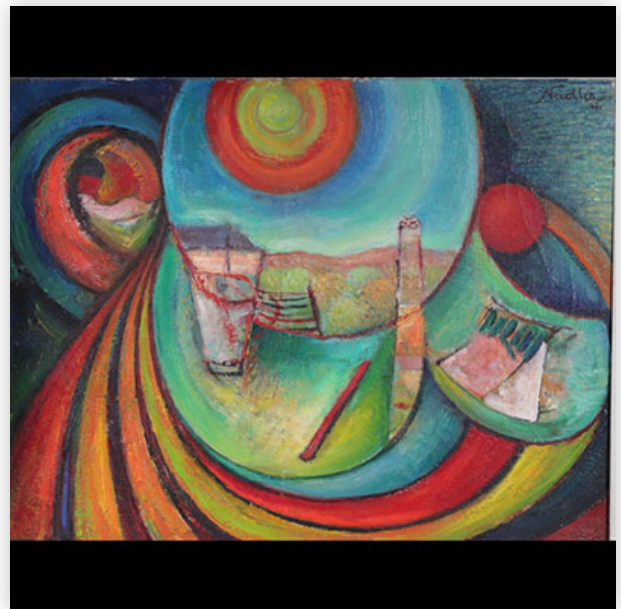

131 Oil on canvas "composition" signed Nadler

Référence: GFAC3287 — Poids: 2.57 kg — Region: Luxembourg — Sizes: H 360MM L 470MM — Condition: At first glance: normal wear / patina of use

Mise à prix: 400 €

Est.: 400 € / 600 €