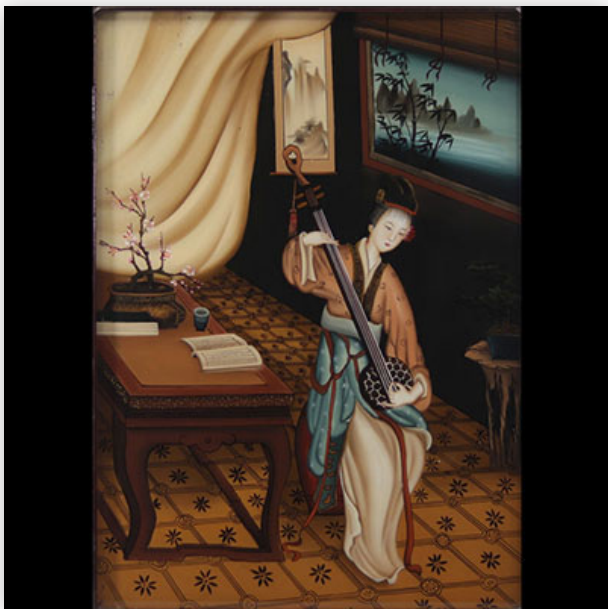

372 Painting under glass "Eglomisée" showing a
figure playing a traditional...

Référence: GFAC3098 — Poids: 2.95 kg — Region: Chine —
Sizes: h 540 mm l 385 mm — Condition: At first glance: good
condition

Mise à prix: 60 €

Est.: 60 € / 80 €