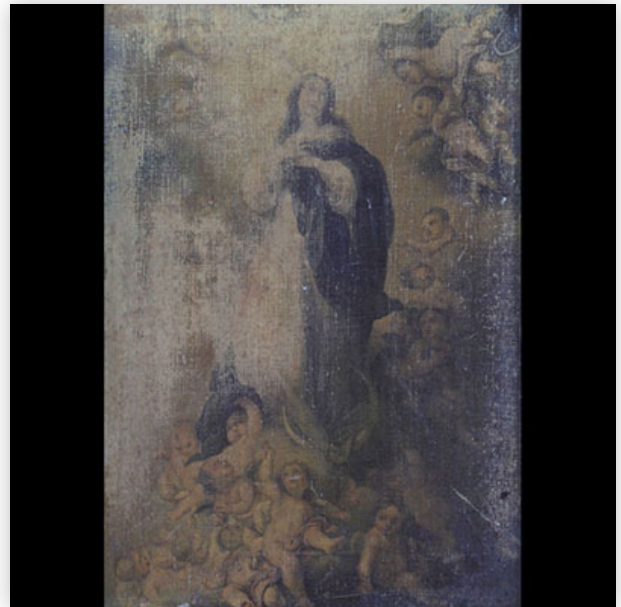

104 Oil on canvas "Virgin and Angels" probably 18th century

Référence: GFAC3450 — Poids: 1.65 kg — Sizes: H 530MM
L 360MM — Condition: At first sight: broken / damaged

Mise à prix: 100 €

Est.: 100 € / 200 €