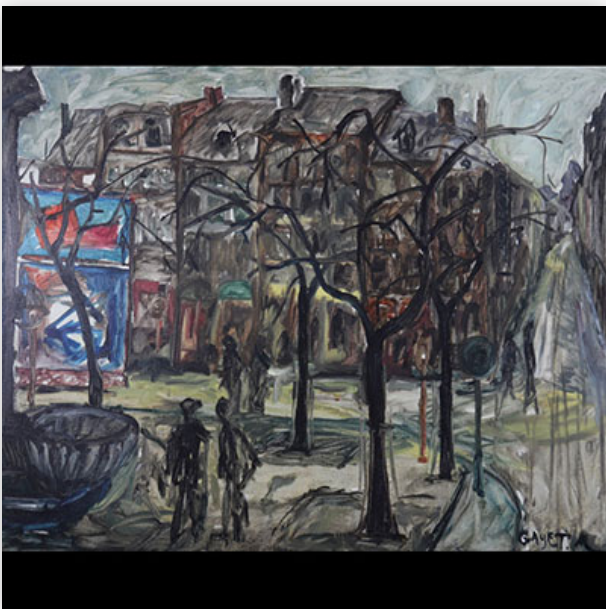

448 GAYET (20th century) oil on canvas "city view"

Référence: GFAC2584 — Poids: 7.70 kg — Region: Europe — Sizes: H 790 MM L 990 MM — Condition: At first glance: normal wear / patina of use

Mise à prix: 80 €

Est.: 80 € / 150 €