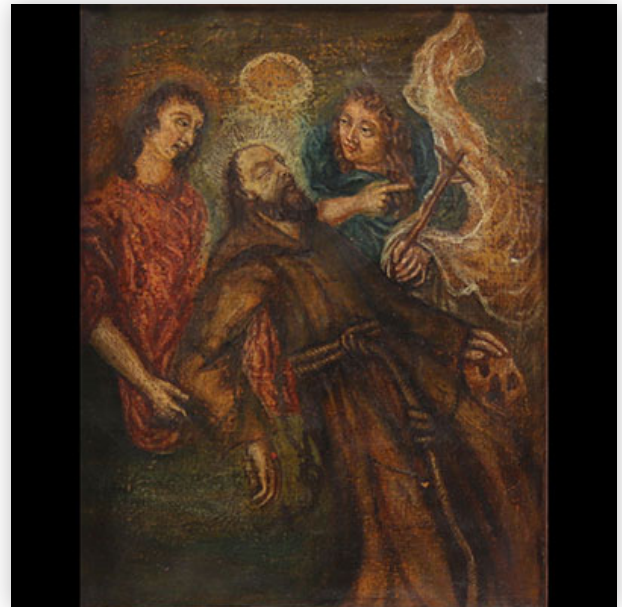

377 Oil on canvas showing a marouffaged religious
scene from the 17th century

Référence: GFAC3090 — Poids: 2,55 kg — Region: Europe
— Sizes: h 650 mm l 500 mm — Condition: At first glance:
normal wear / patina of use

Mise à prix: 200 €

Est.: 200 € / 400 €