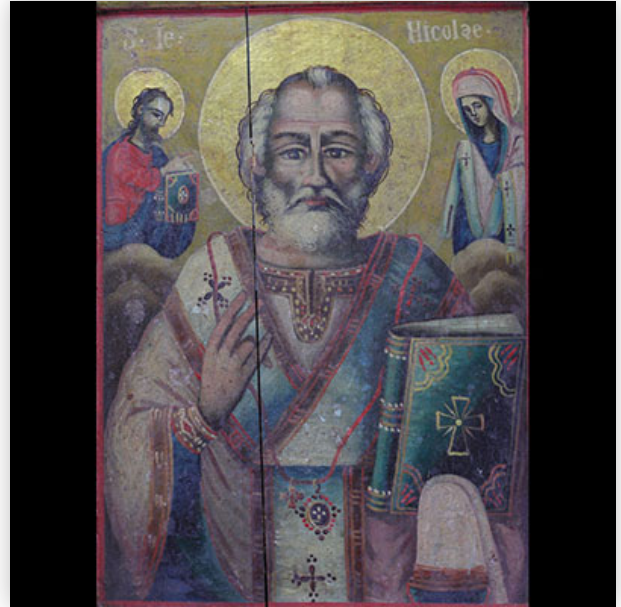

106 "Icon" painting on wood 18th century

Référence: GFAC3448 — Poids: 4.00 kg — Region: Russia —
Sizes: H 455MM L 330MM — Condition: At first glance:
normal wear / patina of use

Mise à prix: 200 €

Est.: 200 € / 400 €