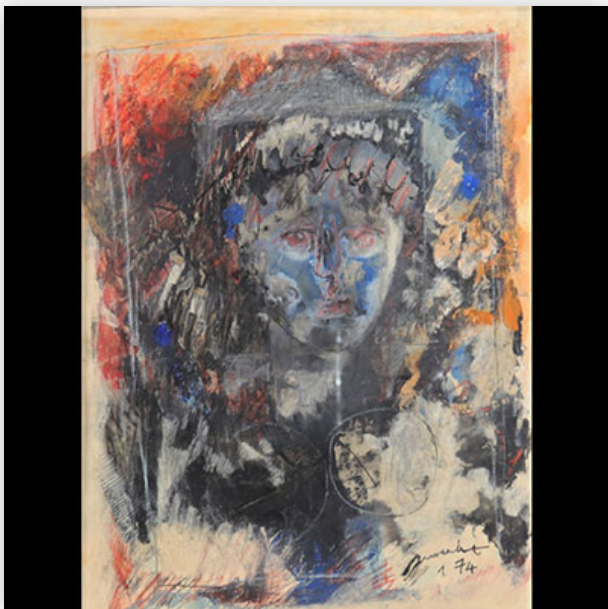

Mise à prix: 300 €

Est.: 300 € / 600 €

**432** Mixed technique portrait in dark colours dated 1974

Référence: GFAC2195 — Poids: 4.70 kg — Region: Europe — Sizes: H 630MM L 470MM — Condition: At first glance: good condition