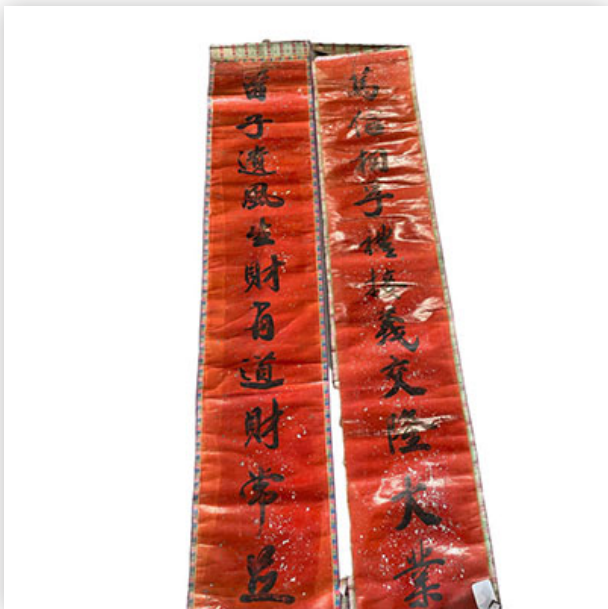

344 Chinese scroll decorated with calligraphy on a red background from 19th...

Référence: GFAC3277 — Poids: 435 g — Region: Chine —
Period: XIXème — Sizes: H 1970 mm x L 375 mm —
Condition: At first glance: normal wear / patina of use

Mise à prix: 50 €

Est.: 50 € / 100 €