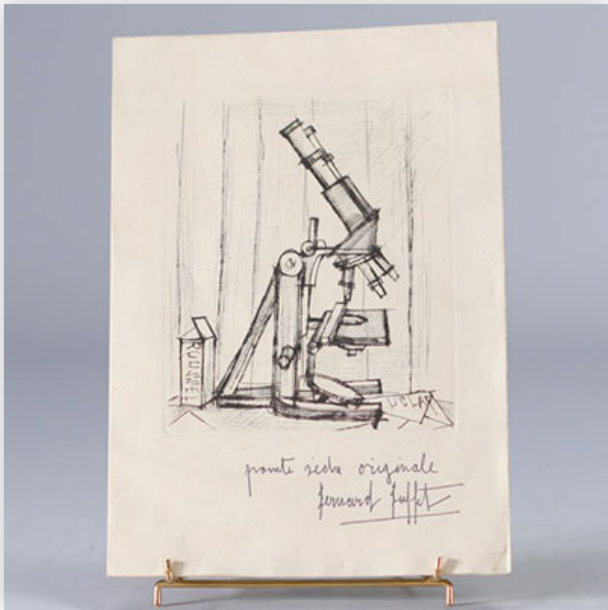

101 Bernard BUFFET (1928-1999) Drypoint on wove paper named "the microscope"

Référence: GFAC3485 — Poids: 14 g — Region: France —
Sizes: h 235 mm l 160 mm — Condition: At first glance: good condition

Mise à prix: 120 €

Est.: 120 € / 300 €