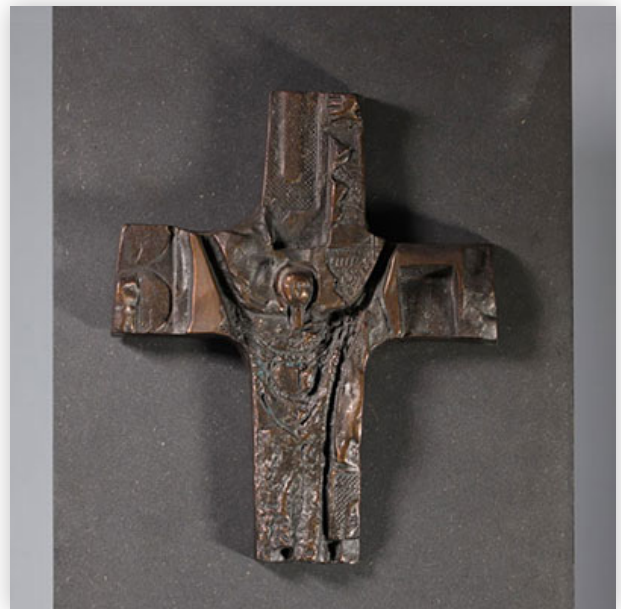

457 Raf VERJANS (1935) Brutalist bronze cross

Référence: GFAC2916 — Poids: 1.72 kg — Region: Europe — Sizes: H 270 MM L 220 MM

Mise à prix: 200 €

Est.: 200 € / 400 €