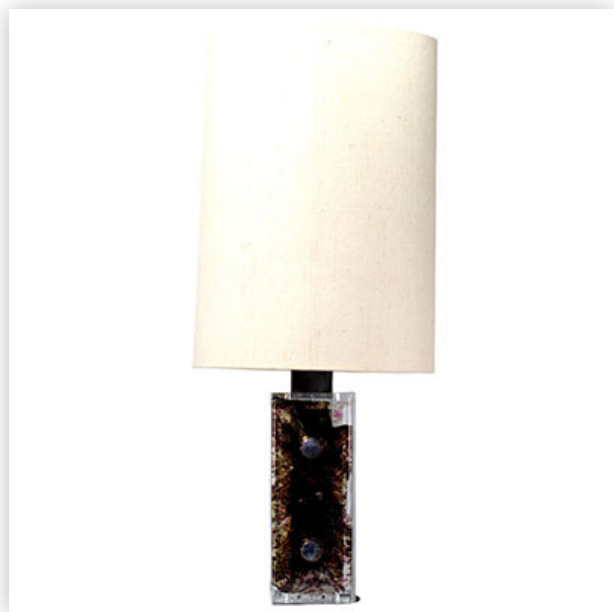

218 Helena TYNELL (1918-2016) - Publisher Limburg "glass foot with inclusions"...

Référence: GFAC3390 — Poids: 8.30 kg — Region: Europe — Sizes: H total 940 mm x L pied 160 mm — Condition: At first glance: good condition

Mise à prix: 400 €

Est.: 400 € / 800 €