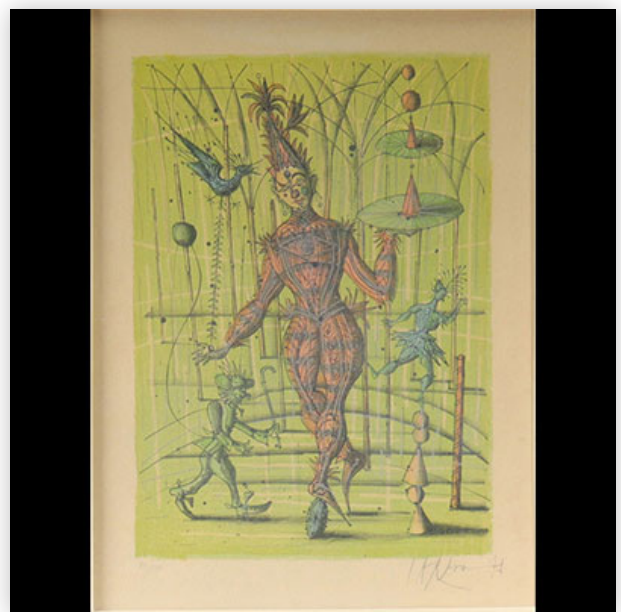

287 Jean CARZOU (1907-2000) Lithograph, colored and numbered

Référence: GFAC2785 — Poids: 2.08 kg — Region: france —
— Sizes: h 380 mm l 290 mm — Condition: At first glance: good condition

Mise à prix: 100 €

Est.: 100 € / 200 €